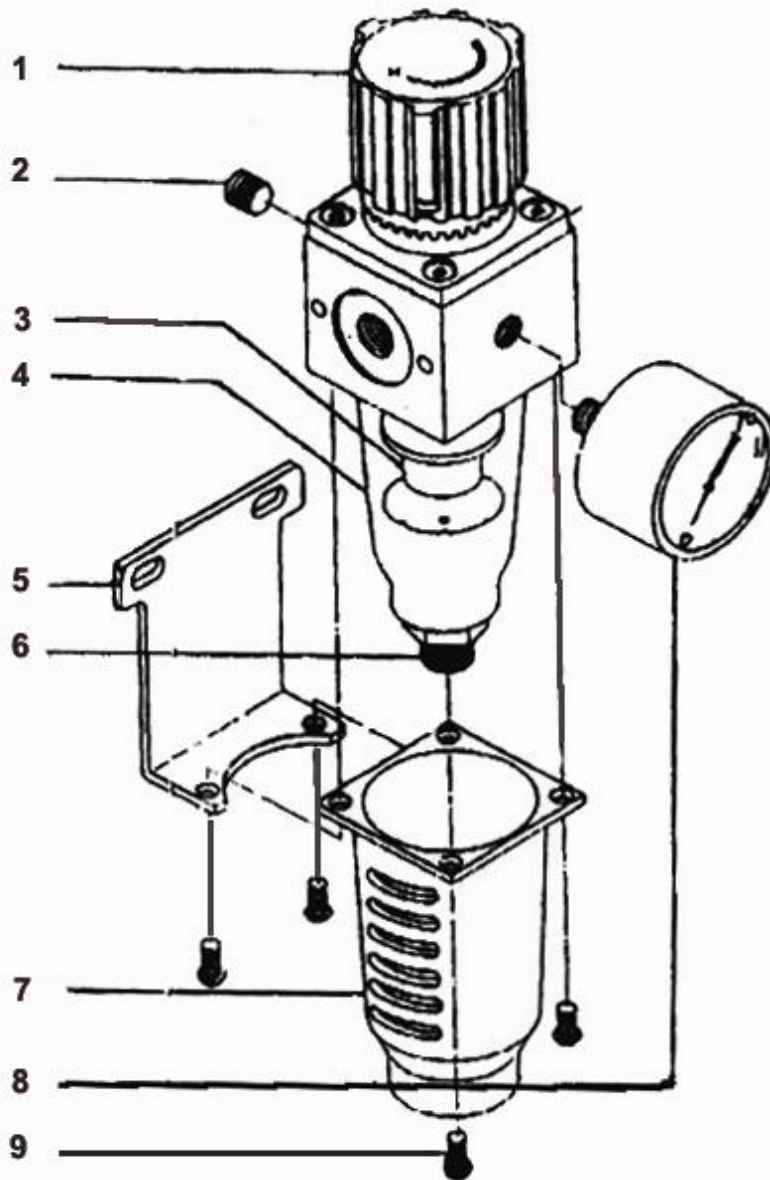

ALLIANCE AL-1000

FILTER & REGULATOR

No.	Description	Quantity
1	Locking Adjusting Knob	1 SET
2	Fill Head	1 PCS
3	Element	1 PCS
4	Filter Bowl	1 PCS
5	Mounting Brackets	1 PCS
6	Crain Valve	1 PCS
7	Eowl Guards	1 PCS
8	Fowl Screws	4 PCS
9	Pressure Gauges	1 PCS